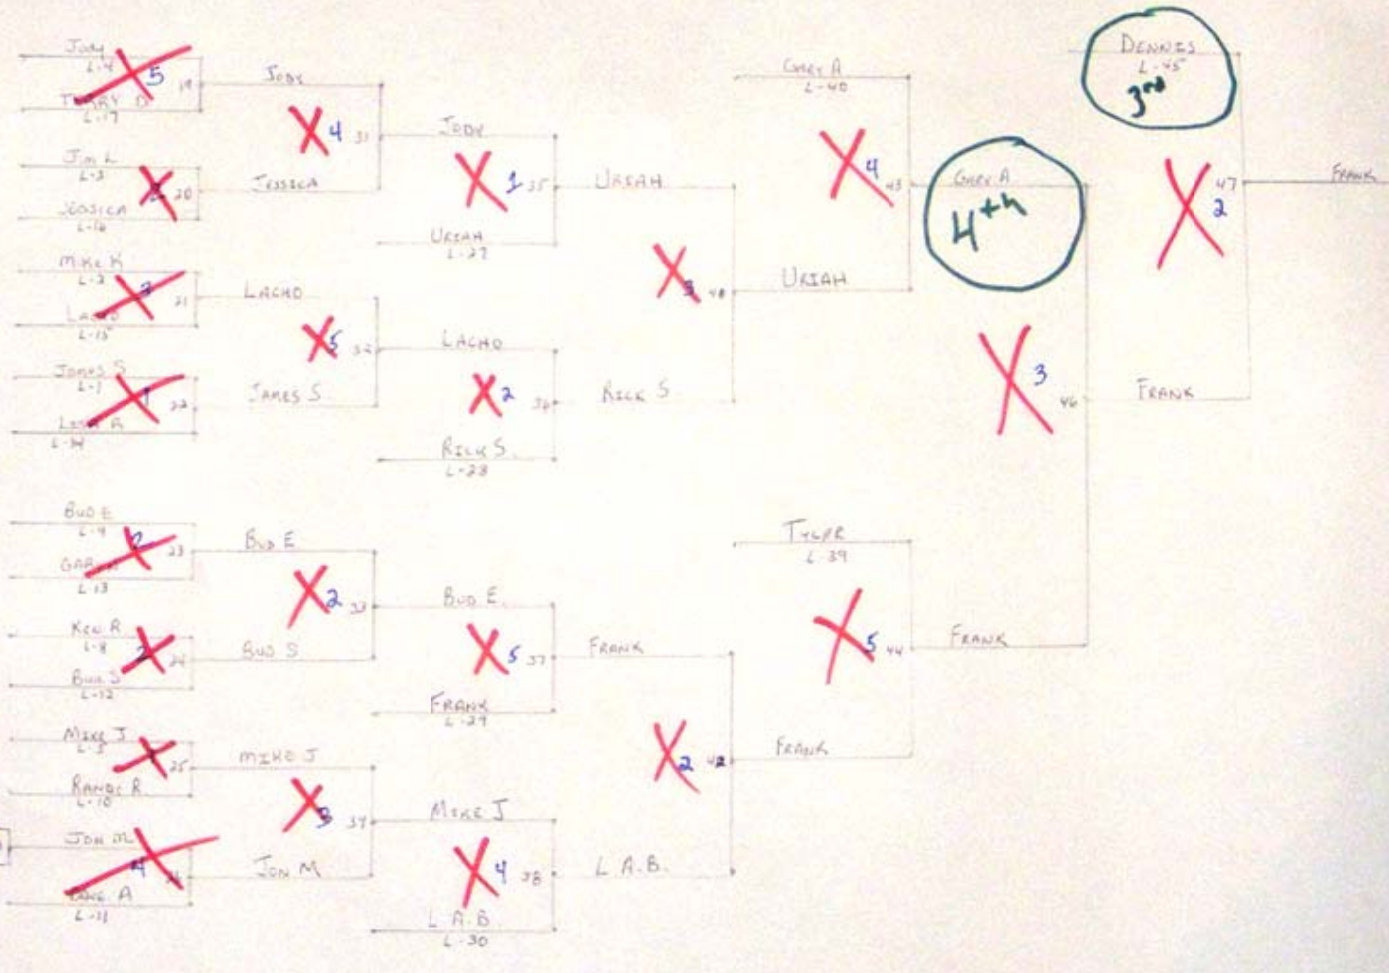

2-4-1-6-1-1-3-4-1

1st FRANK

O.B.I.E
L-48

2nd

DENNIS
L-45
3rd

GARY A
4th

X 3

Alan
L-6
L-7